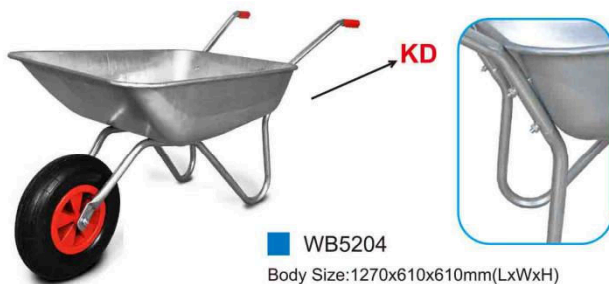

### 手推车/WHEEL BARROW

■ WB6404H

Body Size:1390x595x680mm(LxWxH)  
Wheel:400-8(16"x4")  
Capacity:100L

■ WB6406

Body Size:1290x670x520mm(LxWxH)  
Wheel:400-8(16"x4")  
Capacity:85L

■ WB5204

Body Size:1270x610x610mm(LxWxH)  
Wheel:350-6(13"x4")  
Capacity:80L