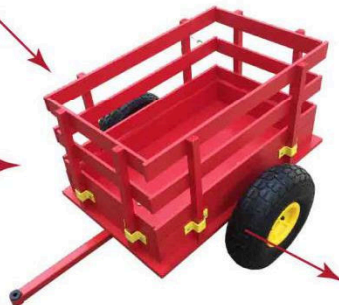

■ TC2500

Body Size:1160x710x990mm(LxWxH)
Wheel:13"x4"(400-6)
Capacity:180KGS

■ TC1803-1

Body Size:900x550x445mm(LxWxH)
Wheel:10"x3.5"(350-4)
Capacity:40KGS